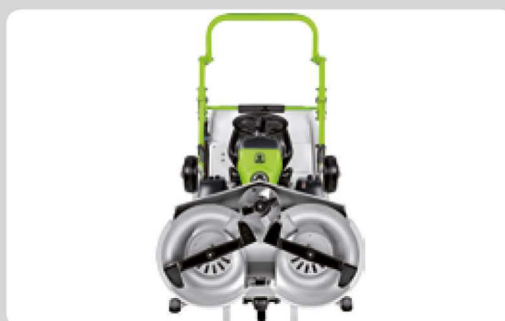

# FD 450

Kit Mulching

		<b>HP-kW</b>		 L (US Gal)	 DIFF. LOCK	 HYDROSTATIC	 HYDRAULIC	 HYDRAULIC	 ELECTRIC		 kg (lb)	
<b>FD 450</b>	7220 Prof. Series B&S	HP 18 (*22) kW 13.2	656/2	17 (4.5)	✓	0 - 11 km/h (0 - 6.8 mph)	450 L 12.8 (US bu)	30 cm (11.8 in)	25...90 mm (1.0...3.5 in)	113 cm (44 in)	450 (992)	H <sup>1</sup> 194 cm H 146 cm D 119 cm W 268 cm

# FD 500

		HP-kW		 L (US Gal)	 DIFF. LOCK					 kg (lb)		
<b>FD 500</b>	D 722 E4B Kubota STAGE 5	HP 18 - kW 13.2	722/3	Diesel 22 (5.8)	✓	0 - 13 km/h (0 - 8 mph)	700 L 19.8 (US bu)	32 cm (12.5 in)	25....90 mm (0.9...3.5 in)	113 cm (44.4 in)	630 (1388)	H <sup>1</sup> 193 cm H 151 cm D 119 cm W 271 cm

# FD 900